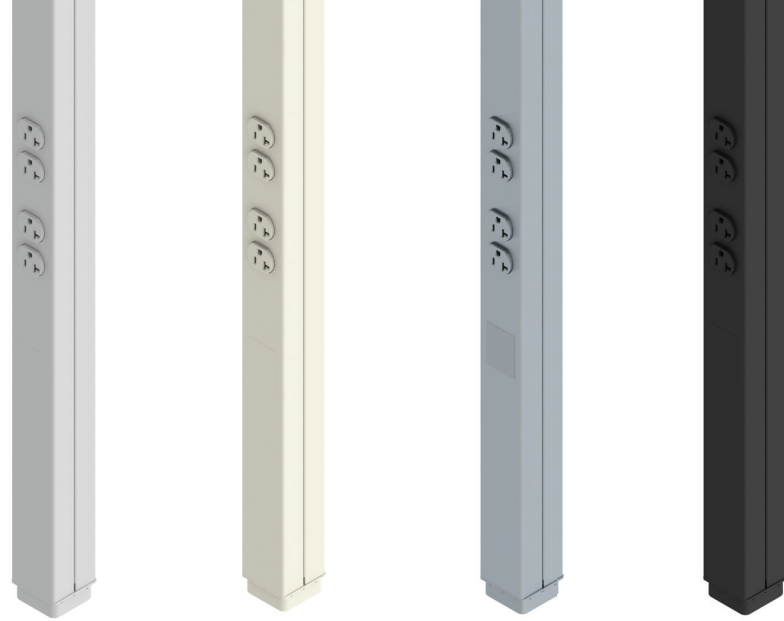

WIREMOLD®

Tele-Power® Poles

MORE POWER TO YOU

designed to be better.™

 **legrand**®

Customizable and flexible
for quick relocation.

EE2 EE2

POWER THE FUTURE OF COMMERCIAL OPEN SPACES

There are never too many power options for our highly connected, tech-savvy world. Put outlets right where they're needed. Run power down from the ceiling into a neat and efficient Tele-Power Pole that blends right into the space around it. Perfect for retail checkout areas, office workstations, classrooms and hospital stations.

POWERFUL OPTIONS

Find exactly what you need with custom finishes, configurations and sizes.

Material

Industry standard steel and aluminum poles are available in 10', 12' and 15' lengths. Offered in painted, polished or satin anodized finishes.

Configurable

Tele-Power Poles allow in-field modifications including device plates and height changes.

Custom

Pick the receptacles you need, plus the quantity and spacing. Epoxy powder coat or enamel paint matches any space. Poles range from 20'-30' high.