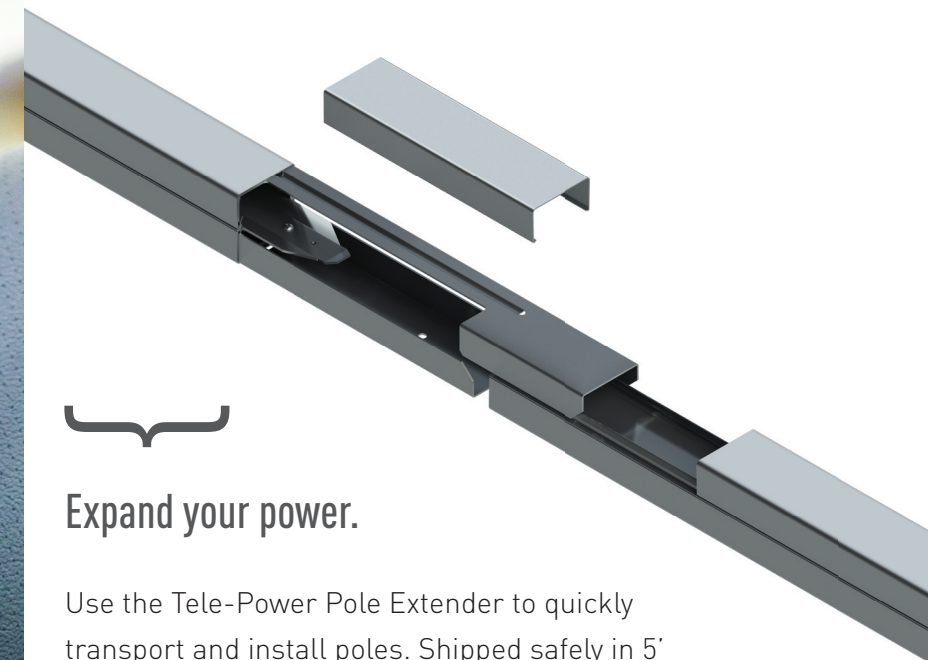

Configurable

Tele-Power Poles allow in-field modifications including device plates and height changes.

Custom

Pick the receptacles you need, plus the quantity and spacing. Epoxy powder coat or enamel paint matches any space. Poles range from 20'-30' high.

Functionality

Bring power, data and A/V wherever you need it. Deliver multiple services to your desired point of use or simply as a feeder system.

} Power more sales.

Bring power and data to cash wraps and counter areas. Feed services to display cases, photo kiosks and price check stations. Even include lighted signage.

POWER CRITICAL CARE

Make data, power and A/V services easy to reach for those who save lives. Add Tele-Power Poles to hospital spaces.

Expand your power.

Use the Tele-Power Pole Extender to quickly transport and install poles. Shipped safely in 5' sections, you can easily snap them together to create one pole or add additional height to an existing one. It's easy to do right on the job site. Designed for the 25 Series.